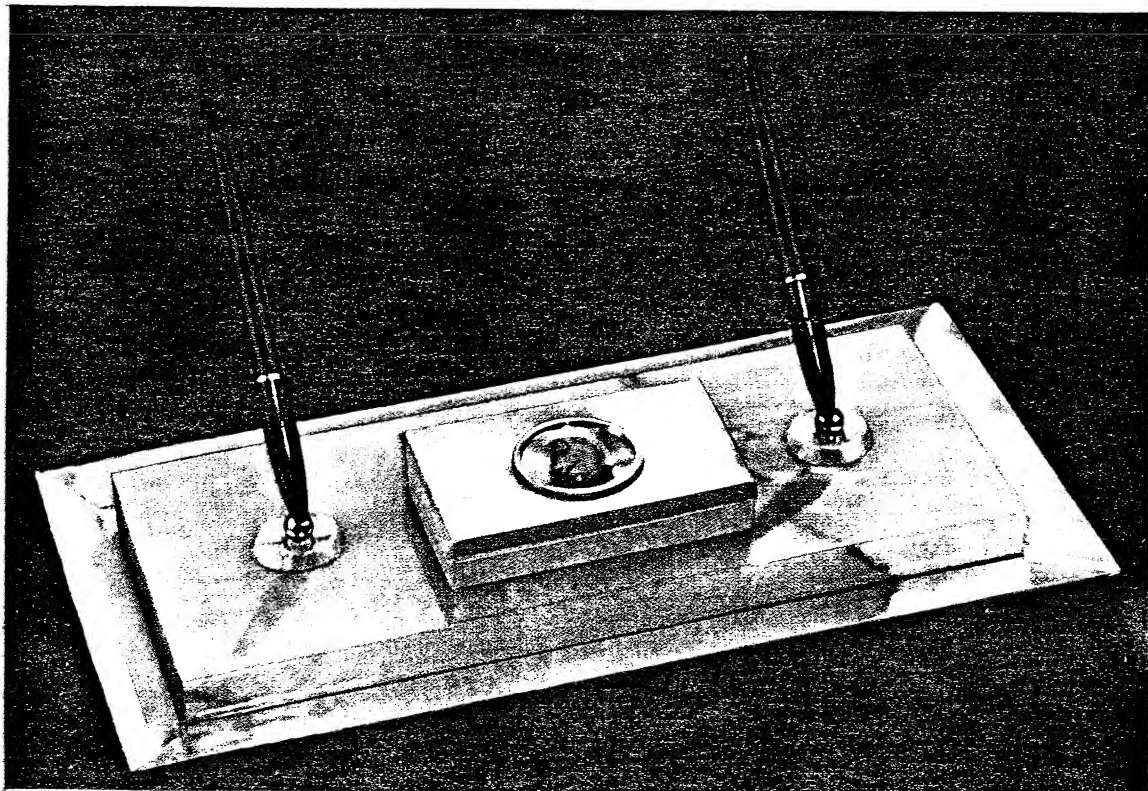

**MODEL NO. 90-214**

Black glass base with two gold colored escutcheons, two black  
"51" pens and holders, 4 x 8 $\frac{1}{2}$ " . . . . \$32.50.

*Parker "51" MAGNETIX Desk Sets*

MODEL NO. 90-228

Pedrara Onyx base with gold colored escutcheons, wedge shaped pencil grooves, two maroon pens and holders, 5 $\frac{3}{4}$  x 14" . . . . . \$65.00.